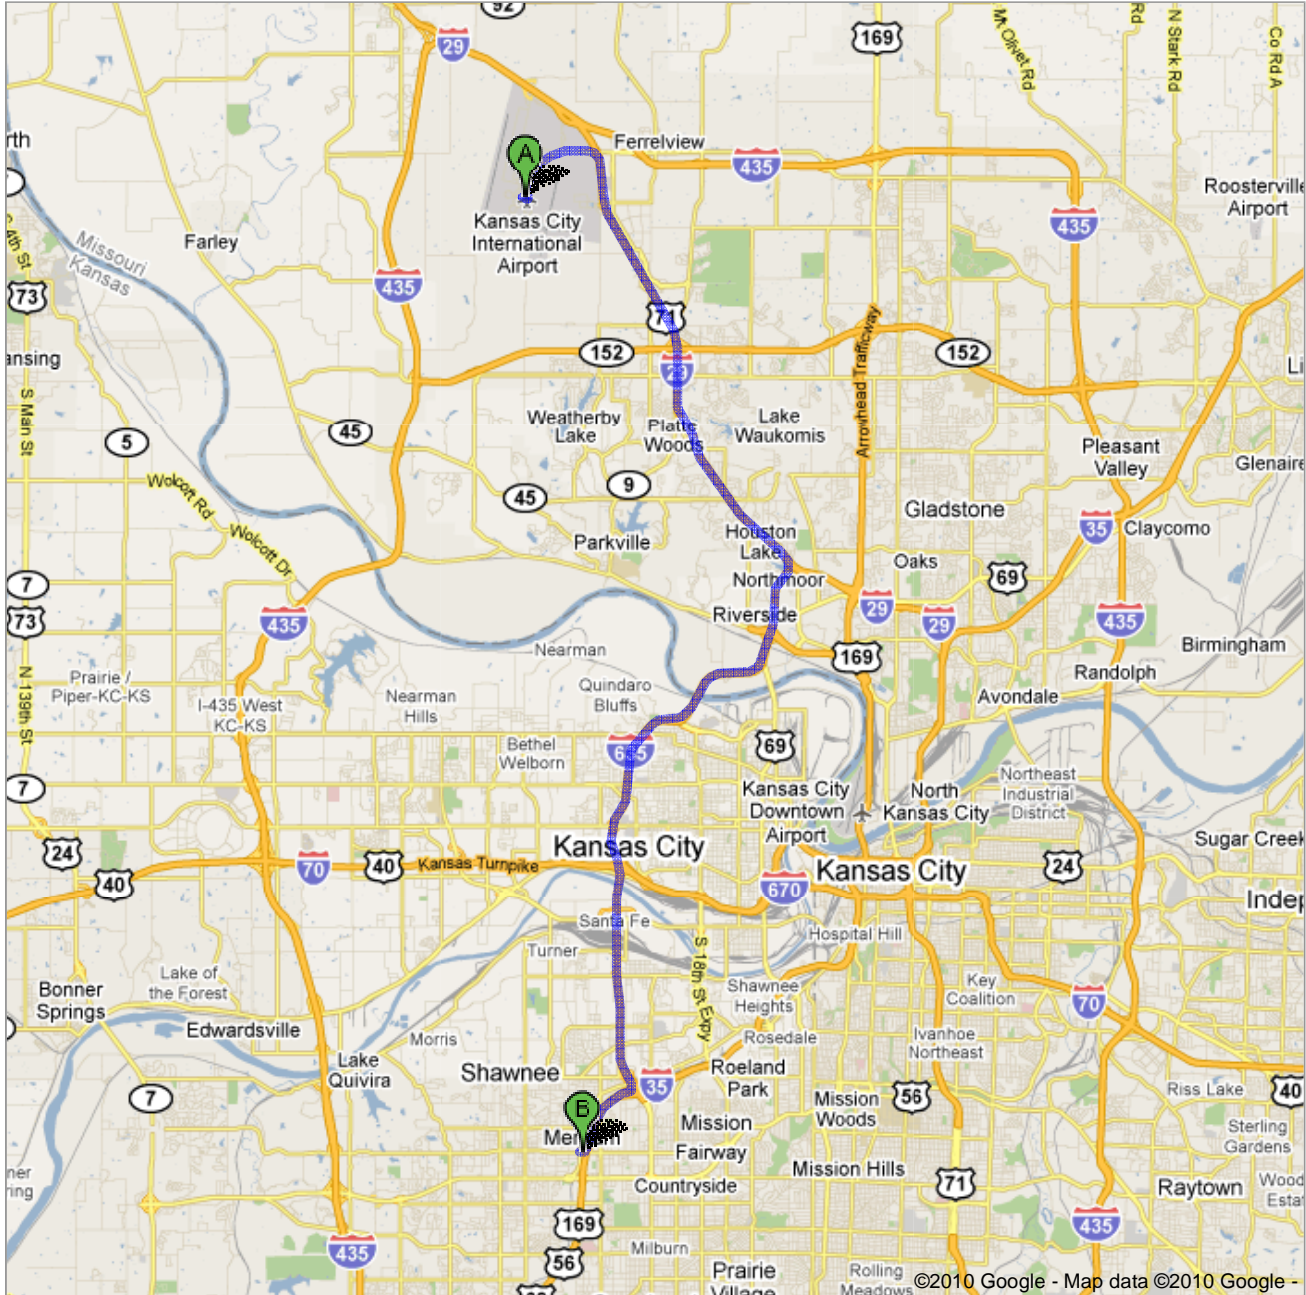

Directions to Aikido With Ki

9303 Johnson Dr, Shawnee Mission, KS 66203-3139 - (913) 362-7314
25.6 mi – about 29 mins

Save trees. Go green!

Download Google Maps on your phone at google.com/gmm

Kansas City International Airport-Mci, Kansas City, MO 64153

1. Head **east** on **International/International Square** toward **East Dr/North Dr** go 335 ft
total 335 ft
2. Turn **right** at **East Dr** go 223 ft
total 0.1 mi
3. Turn **left** at **International Cir/South Dr**
Continue to follow International Cir go 0.2 mi
total 0.3 mi
4. Slight **right** at **L P Cookingham Dr**
About 3 mins go 1.3 mi
total 1.5 mi
5. Continue onto **NW 120th St**
About 1 min go 0.5 mi
total 2.0 mi
6. Merge onto **I-29 S/US-71 S** via the ramp to **Kansas City** go 9.4 mi
total 11.4 mi
7. Take the exit onto **I-635 S**
Entering Kansas
About 11 mins go 12.4 mi
total 23.8 mi
8. Take the exit toward **I-35 S** go 0.1 mi
total 23.9 mi
9. Keep **right** at the fork to continue toward **I-35 S** and merge onto **I-35 S**
About 1 min go 1.4 mi
total 25.3 mi
10. Take exit **229** for **Johnson Dr** go 0.2 mi
total 25.5 mi
11. Turn **right** at **Johnson Dr**
Destination will be on the left
About 1 min go 0.1 mi
total 25.6 mi

Aikido With Ki
9303 Johnson Dr, Shawnee Mission, KS 66203-3139 - (913) 362-7314

These directions are for planning purposes only. You may find that construction projects, traffic, weather, or other events may cause conditions to differ from the map results, and you should plan your route accordingly. You must obey all signs or notices regarding your route.

Map data ©2010 Google

Directions weren't right? Please find your route on maps.google.com and click "Report a problem" at the bottom left.